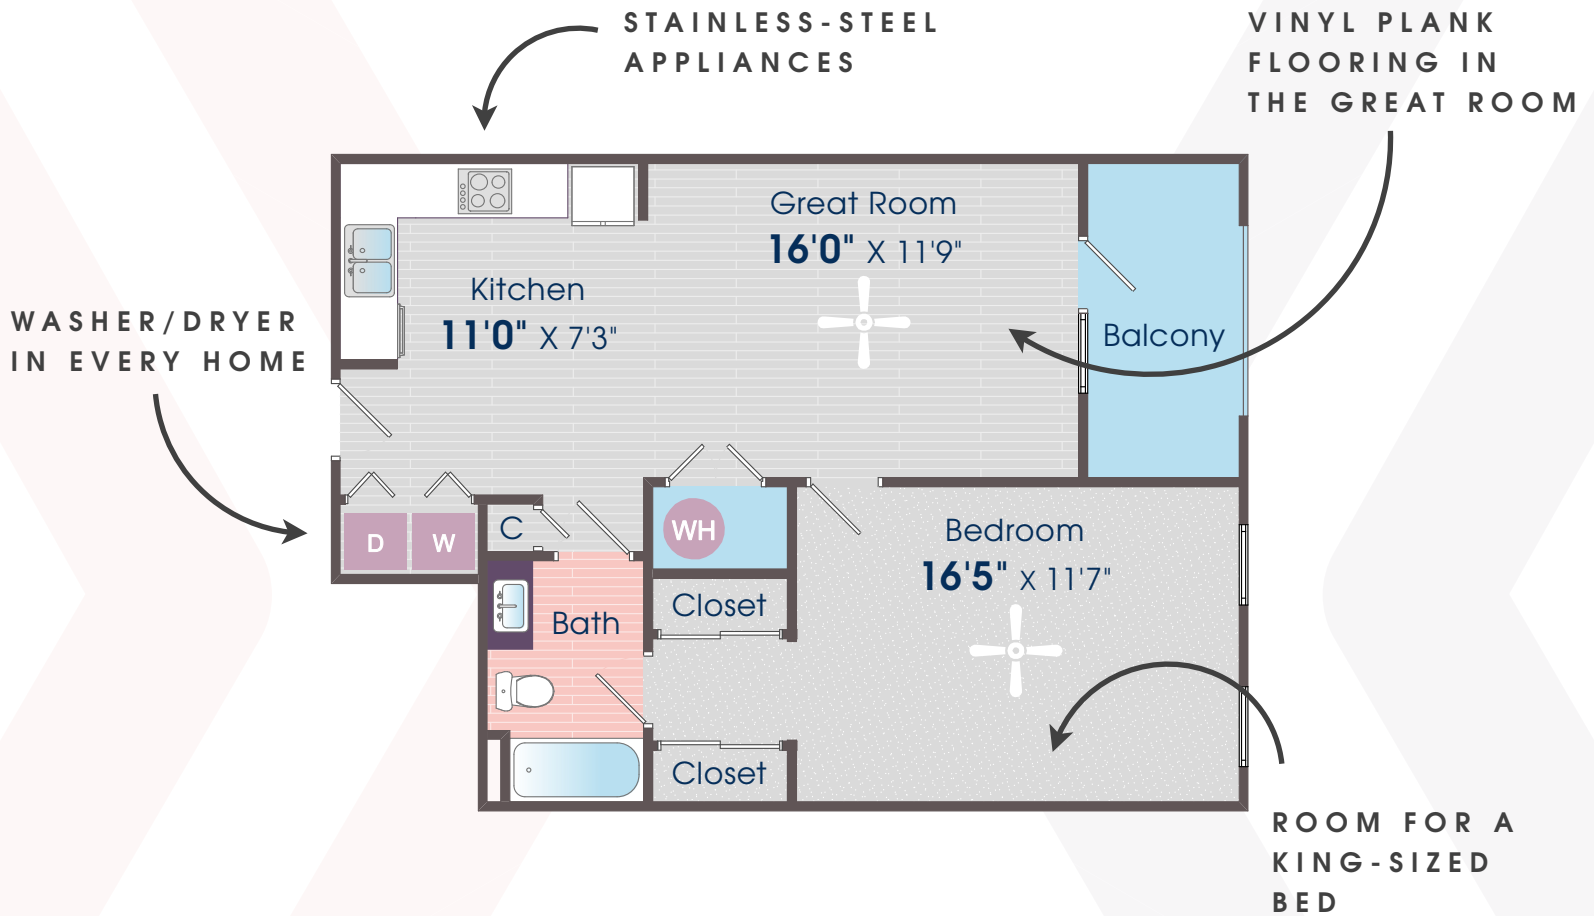

BEACON ON 5TH APARTMENT HOMES

AFTON FIRST FLOOR

**1
BEDROOM**

**1
BATHROOM**

**675
SQUARE FEET**

Floor plans and terms are subject to change. Square footage is approximate. All renderings, maps, landscaping, elevations and plans are artist conceptions and are not to scale. The developer / builder reserves the right in its sole discretion to make modifications to maps, plans, renderings, specifications, materials, features or colors without notice. Plans, prices, descriptions and amenities are subject to change without notice.